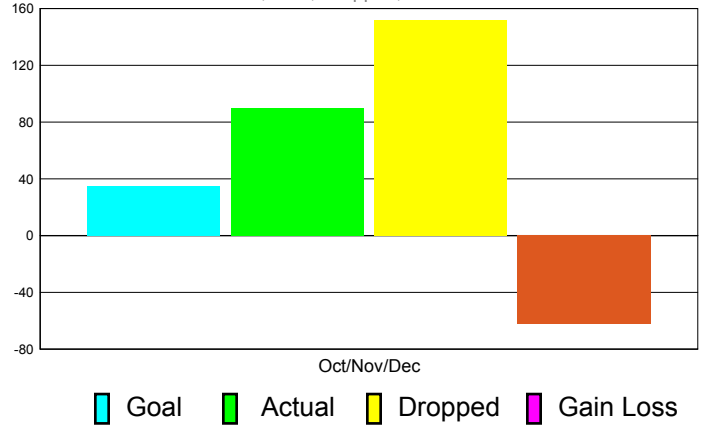

Membership Results 2011-2012

Goal, New, Dropped, Gain/Loss