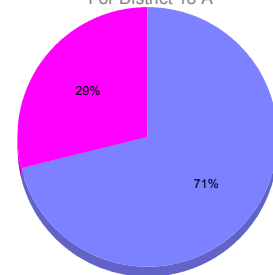

Membership Results 2011-2012

Goal, New, Dropped, Gain/Loss

Comparison of Membership Gain/Loss

Current Year Compared to the Previous Year

Gender Comparison 2010-2011

For District 18 A

Oct/Nov/Dec

■ Male ■ Female